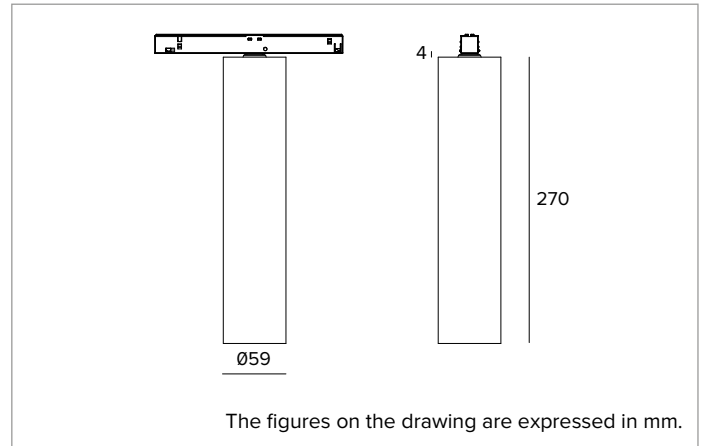

## 1T9857EL | FORTYEIGHT Label 6 - Fix

Professional low voltage LED fixture for direct lighting

	4000K	H(m)	D(m)	Emax(lx)
	Ra90		16°	
	Fixture Power	9W	1	0.28
	Source Flux	1321lm	2	0.55
	Fixture Flux	970lm	3	0.83
	Efficacy	107lm/W	4	1.11
TS1981	Imax=5991cd/klm	Imax	7913cd	5
			1.39	317